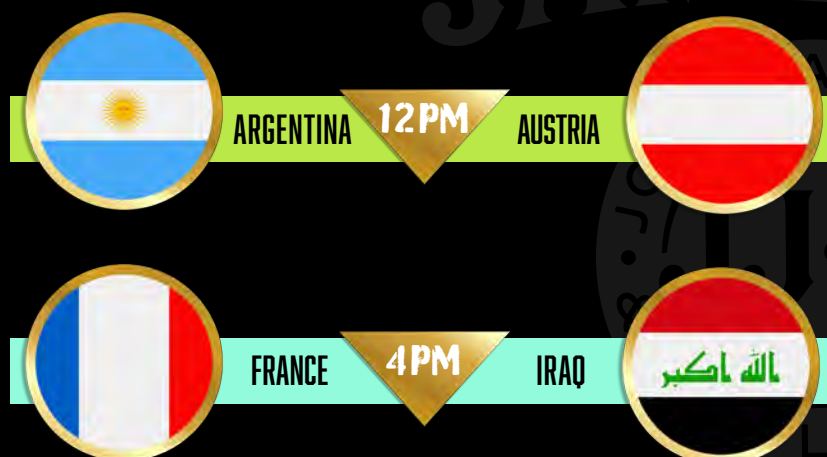

MONDAY

JUNE 22ND

WORLD CUP DRINK FEATURES

BUENOS AIRES BUCK 16

jameson irish whiskey, lime, ginger beer

CAPTAIN'S COMBO 12

hopewell brewing co. lil buddy lager
and a shot of jameson irish whiskey

WHITE KIT 16

absolut vodka, elderflower liqueur, lemon, soda

IRISH WHISKEY

ABSOLUT[®]